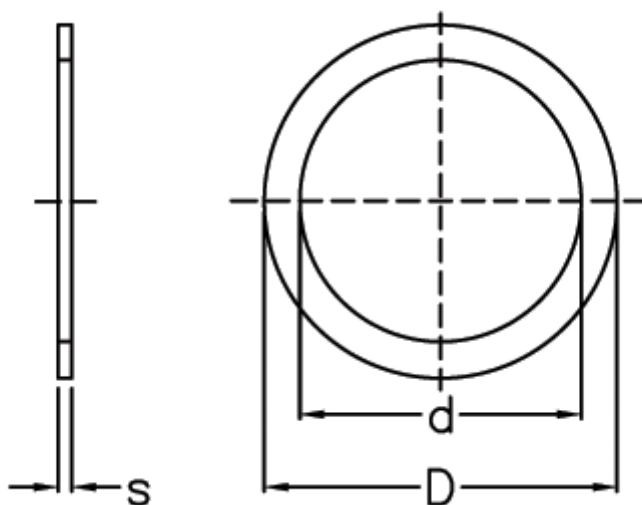

Article number: 0130496

Description: Shim Washer
PS 22x32x1 DIN 988

Measures

d = 22

D = 32

Description = PS 22x32x1

s = 1.00

tol = -0.05

Weight kg/1000 = 3.330